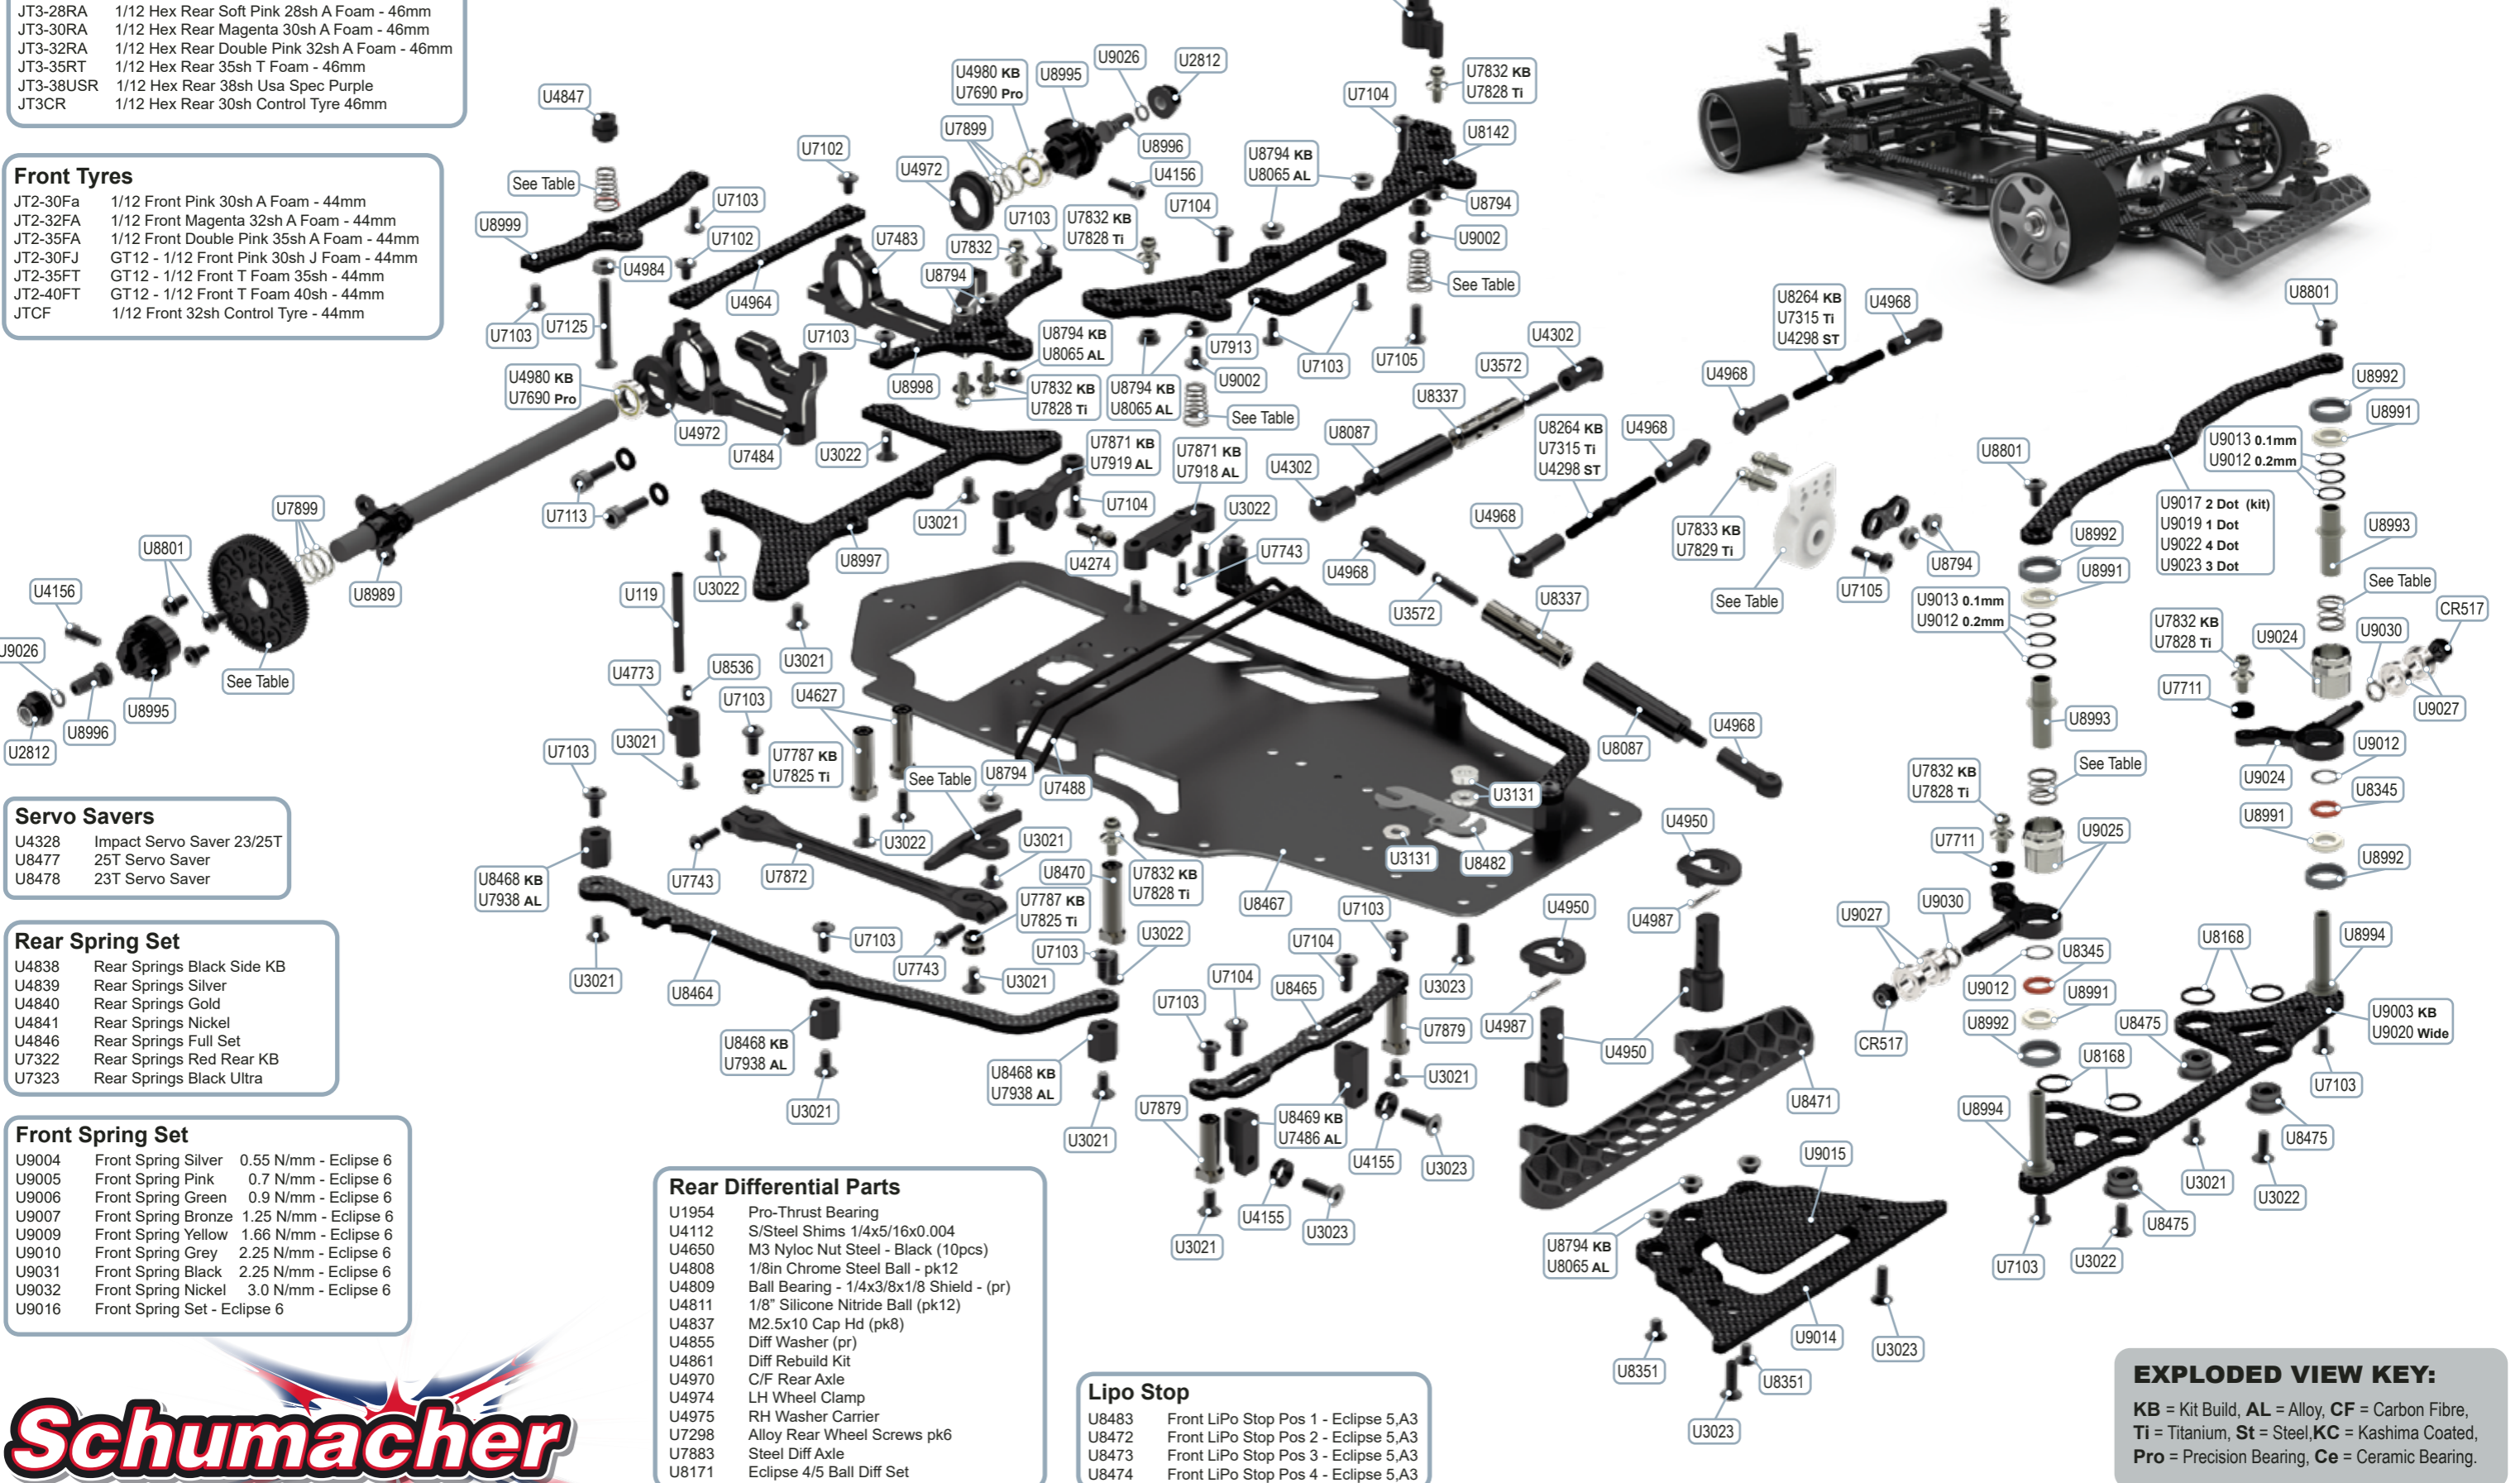

### Front Spring Set

U9004	Front Spring Silver	0.55 N/mm - Eclipse 6
U9005	Front Spring Pink	0.7 N/mm - Eclipse 6
U9006	Front Spring Green	0.9 N/mm - Eclipse 6
U9007	Front Spring Bronze	1.25 N/mm - Eclipse 6
U9009	Front Spring Yellow	1.66 N/mm - Eclipse 6
U9010	Front Spring Grey	2.25 N/mm - Eclipse 6
U9031	Front Spring Black	2.25 N/mm - Eclipse 6
U9032	Front Spring Nickel	3.0 N/mm - Eclipse 6
U9016	Front Spring Set - Eclipse 6	

### Spur Gears

CR509	Kimbrough - Thin Pro/Gear 88t-64DP	AM364102	Spur Gear 64P - 102T
CR513	Kimbrough - Thin Pro/Gear 78t-64DP	AM364104	Spur Gear 64P - 104T
CR515	Kimbrough - Thin Pro/Gear 76t-64DP KB	AM364106	Spur Gear 64P - 106T
AM364090	Spur Gear 64P - 90T	AM364108	Spur Gear 64P - 108T
AM364092	Spur Gear 64P - 92T	AM364110	Spur Gear 64P - 110T
AM364094	Spur Gear 64P - 94T	AM364112	Spur Gear 64P - 112T
AM364096	Spur Gear 64P - 96T		
AM364098	Spur Gear 64P - 98T		
AM364100	Spur Gear 64P - 100T		

### Rear Differential Parts

U1954	Pro-Thrust Bearing
U4112	S/Steel Shims 1/4x5/16x0.004
U4650	M3 Nyloc Nut Steel - Black (10pcs)
U4808	1/8in Chrome Steel Ball - pk12
U4809	Ball Bearing - 1/4x3/8x1/8 Shield - (pr)
U4811	1/8" Silicone Nitride Ball (pk12)
U4837	M2.5x10 Cap Hd (pk8)
U4855	Diff Washer (pr)
U4861	Diff Rebuild Kit
U4970	C/F Rear Axle
U4974	LH Wheel Clamp
U4975	RH Washer Carrier
U7298	Alloy Rear Wheel Screws pk6
U7883	Steel Diff Axle
U8171	Eclipse 4/5 Ball Diff Set

### Lipo Stop

U8483	Front LiPo Stop Pos 1 - Eclipse 5,A3
U8472	Front LiPo Stop Pos 2 - Eclipse 5,A3
U8473	Front LiPo Stop Pos 3 - Eclipse 5,A3
U8474	Front LiPo Stop Pos 4 - Eclipse 5,A3