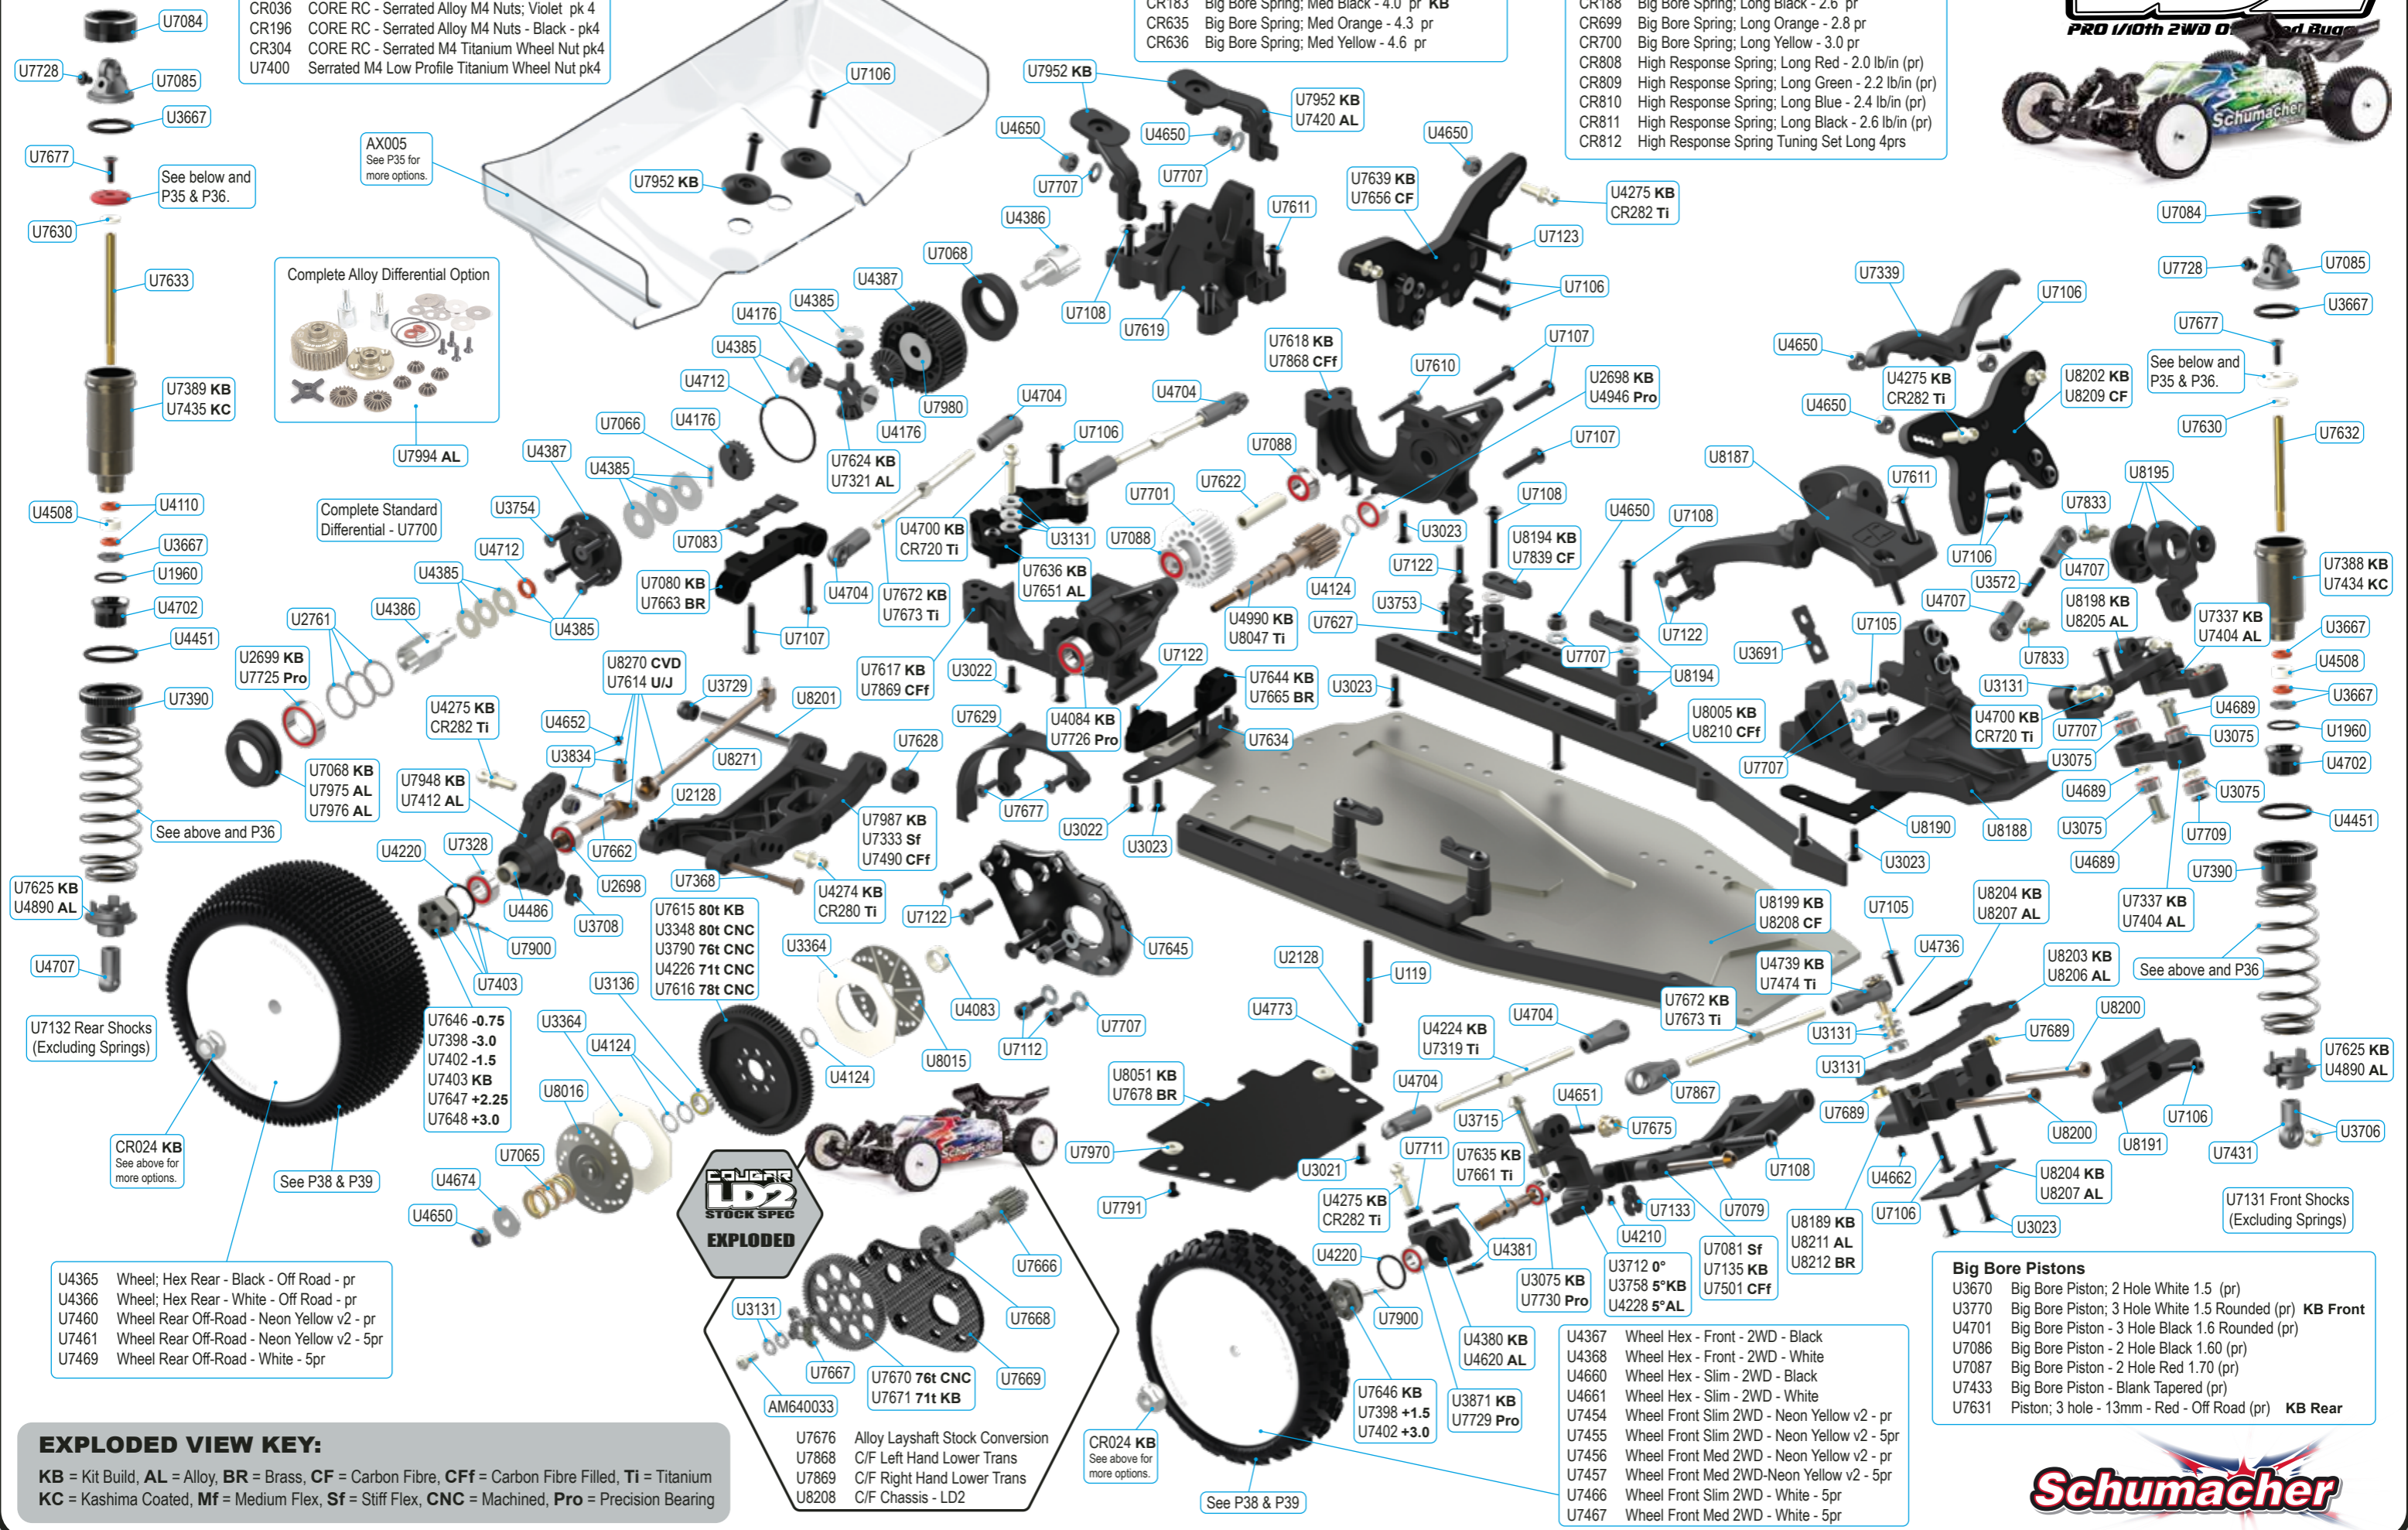

Big Bore Springs Front (Medium)

- CR177 CORE RC Big Bore Spring Tuning Set; Med 7prs
- CR179 Big Bore Spring; Med White - 2.8 pr
- CR180 Big Bore Spring; Med Red - 3.1 pr
- CR181 Big Bore Spring; Med Green - 3.4 pr
- CR182 Big Bore Spring; Med Blue - 3.7 pr
- CR183 Big Bore Spring; Med Black - 4.0 pr **KB**
- CR635 Big Bore Spring; Med Orange - 4.3 pr
- CR636 Big Bore Spring; Med Yellow - 4.6 pr

Big Bore Springs Rear (Long)

- CR178 CORE RC Big Bore Spring Tuning Set; Long 7prs
- CR184 Big Bore Spring; Long White - 1.8 pr
- CR185 Big Bore Spring; Long Red - 2.0 pr
- CR186 Big Bore Spring; Long Green - 2.2 pr **KB**
- CR187 Big Bore Spring; Long Blue - 2.4 pr
- CR188 Big Bore Spring; Long Black - 2.6 pr
- CR699 Big Bore Spring; Long Orange - 2.8 pr
- CR700 Big Bore Spring; Long Yellow - 3.0 pr
- CR808 High Response Spring; Long Red - 2.0 lb/in (pr)
- CR809 High Response Spring; Long Green - 2.2 lb/in (pr)
- CR810 High Response Spring; Long Blue - 2.4 lb/in (pr)
- CR811 High Response Spring; Long Black - 2.6 lb/in (pr)
- CR812 High Response Spring Tuning Set Long 4prs

EXPLODED VIEW KEY:
KB = Kit Build, **AL** = Alloy, **BR** = Brass, **CF** = Carbon Fibre, **Cff** = Carbon Fibre Filled, **Ti** = Titanium
KC = Kashima Coated, **Mf** = Medium Flex, **Sf** = Stiff Flex, **CNC** = Machined, **Pro** = Precision Bearing

- Big Bore Pistons**
- U3670 Big Bore Piston; 2 Hole White 1.5 (pr)
 - U3770 Big Bore Piston; 3 Hole White 1.5 Rounded (pr) **KB Front**
 - U4701 Big Bore Piston - 3 Hole Black 1.6 Rounded (pr)
 - U7086 Big Bore Piston - 2 Hole Black 1.60 (pr)
 - U7087 Big Bore Piston - 2 Hole Red 1.70 (pr)
 - U7433 Big Bore Piston - Blank Tapered (pr)
 - U7631 Piston; 3 hole - 13mm - Red - Off Road (pr) **KB Rear**